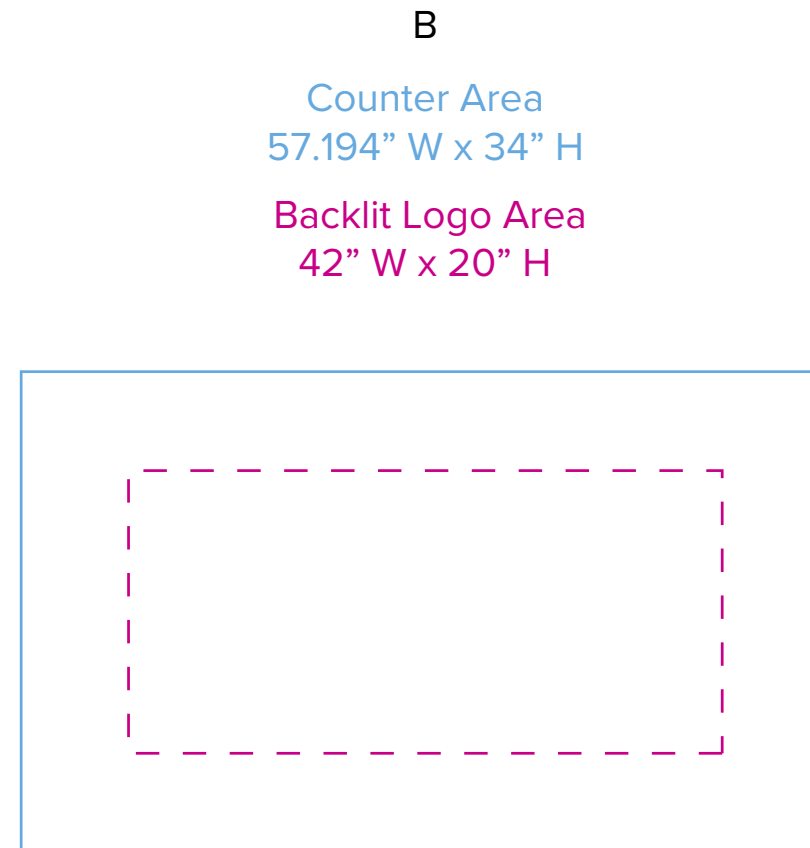

Graphic Template

Panel B Vinyl Graphic - Please ask for pricing

A

B

NOTE: All Raster Art (jpg, tiff,psd, png, etc.) must be at least 100 dpi at print size.