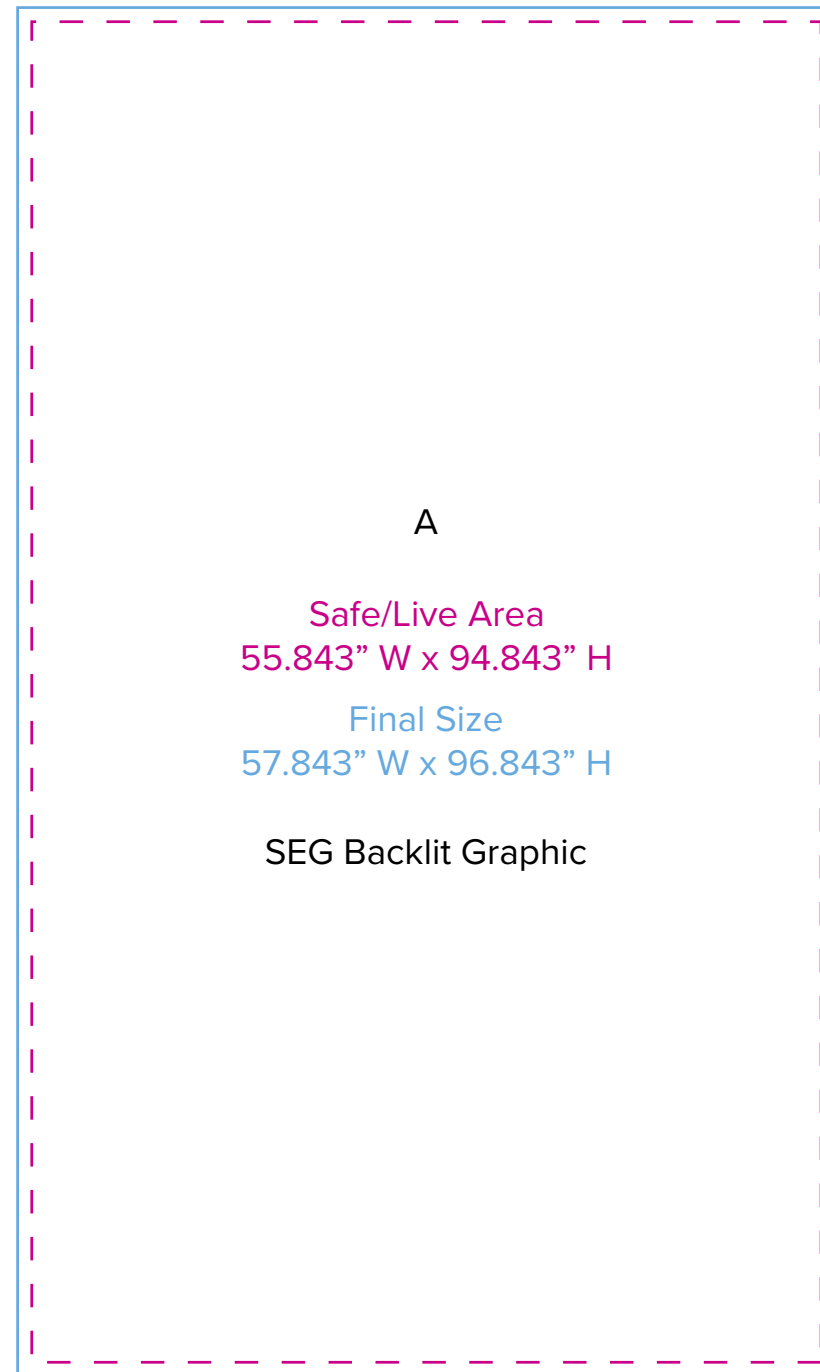

Graphic Template

Panel B Vinyl Graphic - Please ask for pricing

A

B

NOTE: All Raster Art (jpg, tiff,psd, png, etc.) must be at least 100 dpi at print size.