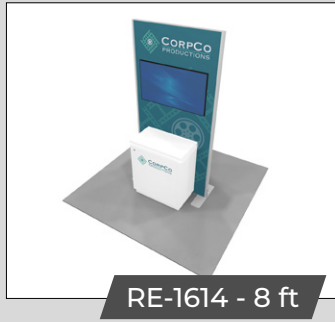

Rental MIX + MATCH

Gravitee Towers

RE-1707 - 8 ft

RE-1711 - 8 ft

RE-1710 - 8 ft

RE-1704 - 12 ft

RE-1709 - 12 ft

RE-1705 - 12 ft

RE-2168 - 10x20

RE-2162 - 10x20

RE-2163 - 10x20

RE-2164 - 10x20

Rental MIX + MATCH

Kiosks

Slat Walls

See More Options on Exhibit Design Search