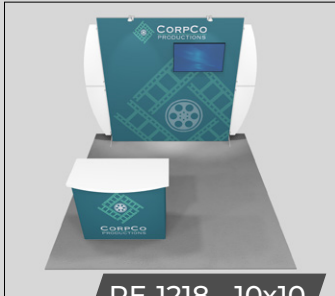

RE-1218 - 10x10