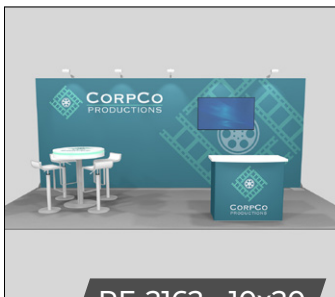

RE-2162 - 10x20